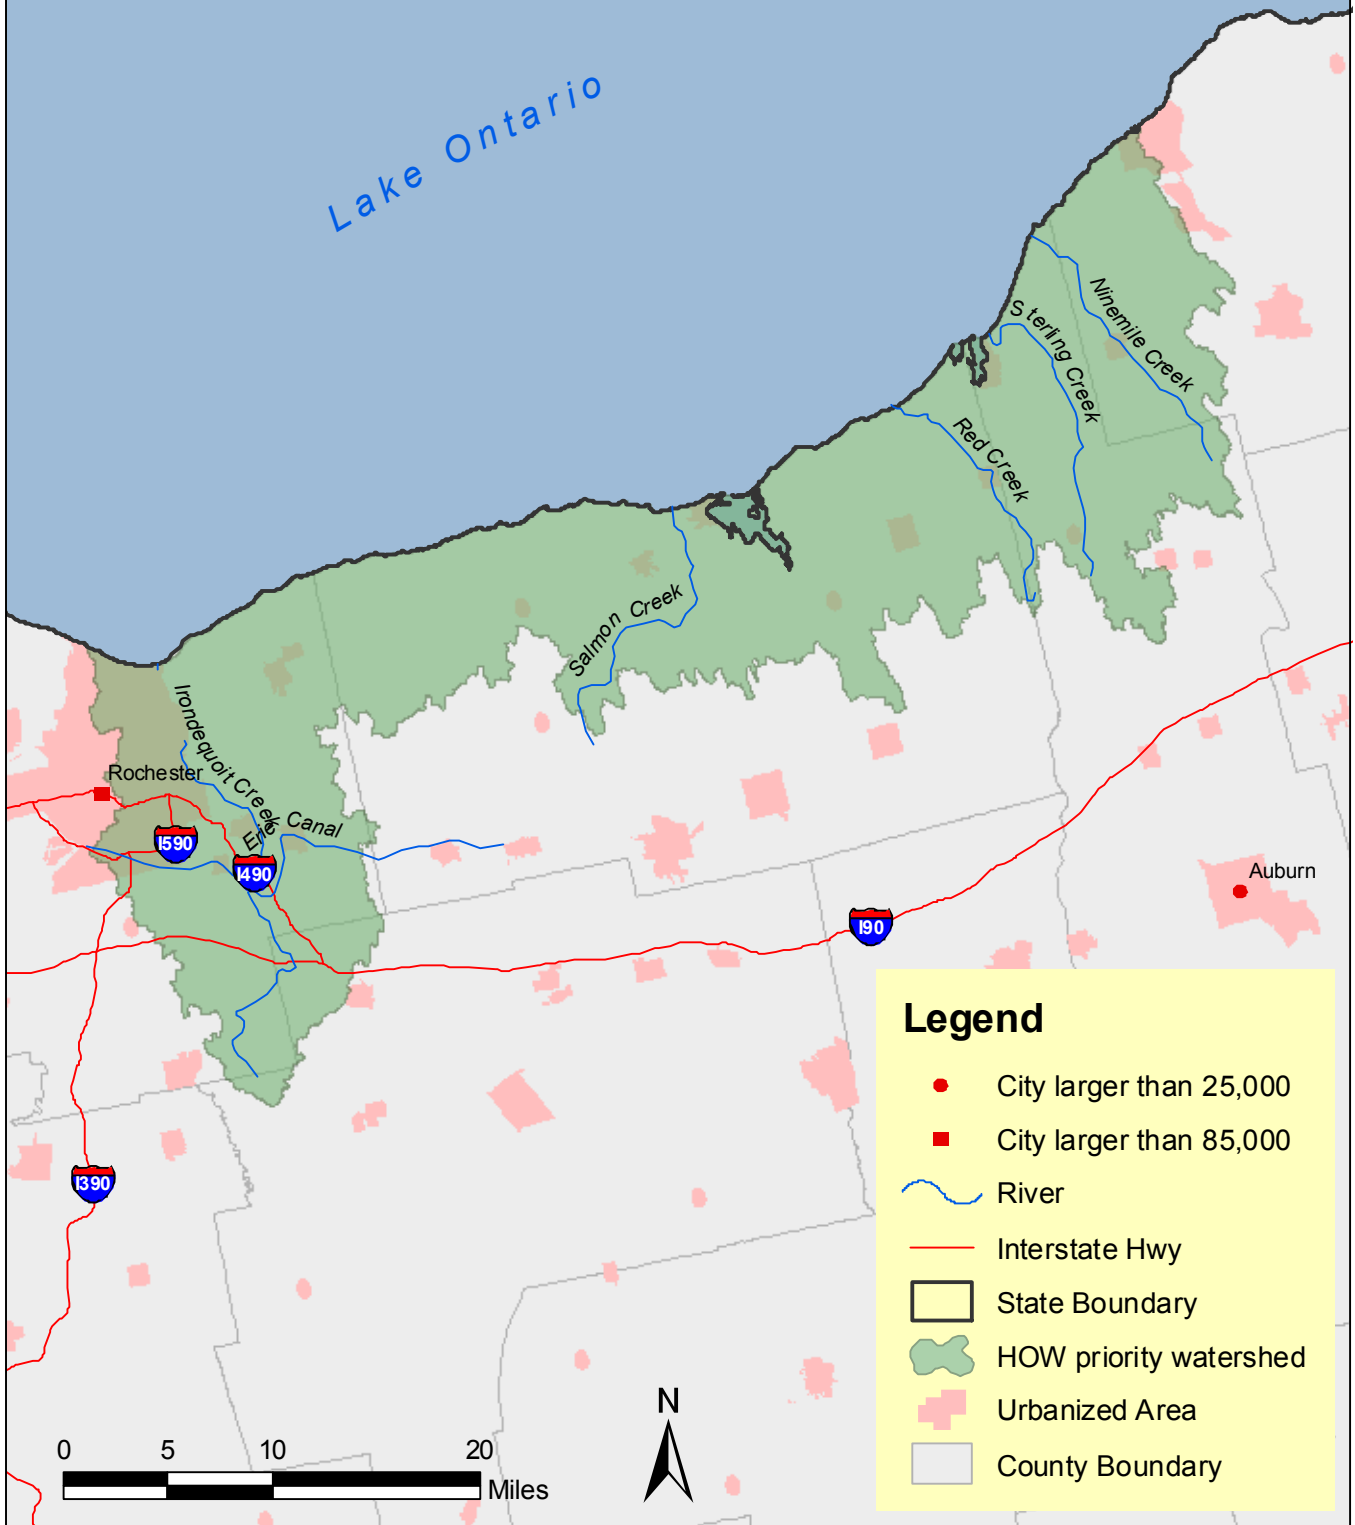

Eastern Lake Ontario Irondequoit-Ninemile Watershed

Legend

- City larger than 25,000
- City larger than 85,000
- ~ River
- Interstate Hwy
- State Boundary
- HOW priority watershed
- Urbanized Area
- County Boundary